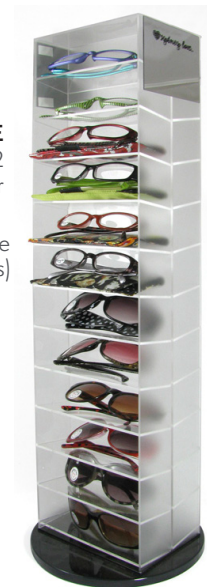

+2.5

**SLR11804  
BROWN ZEBRA**

• Brown crystal front frame with matching zebra temple

+1.5 • +2.0 • +2.5 • +3.0

**FREE**  
Display SL30WPKT  
with 36-piece order

18" High x 8" Wide  
(display holds 30 units)

**FREE**  
Display EW412  
with 48-piece order

27" H x 9" W base  
(display holds 24 units)

**FREE**  
6-piece display ramp  
with 12-piece order

18.5" H x 7" W base