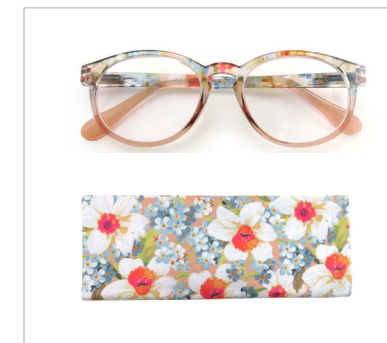

+1.5 • +2.0 • +2.5

EVOLUTIONEYES®

FASHION + PRIVATE LABEL EYEWEAR

EvolutionEyes.com

**CRPKF20-28
BLACK BLUE**

- Black front frame with blue temples

+1.5 • +2.0 • +2.5

**CRPKF20-21
CRYSTAL LAVENDER PRINT**

- Crystal lavender and black marble print frame with silver studs and lavender temples

+1.5

**EVO6113
BLACK CRYSTAL**

- Black to crystal fade frame with paisley temple

+1.5 • +2.0

**CRPKF21-84
BLACK CRYSTAL**

- Black frame in temple with crystal clear interior

+1.5 • +2.0 • +2.5

**CRPKF21-48
PINK LEOPARD**

- Crystal leopard frame with pink accent and silver metal front detail

+1.5 • +2.0 • +2.5

**EY4314
FLORAL**

- Crystal floral to blush fade reader

+2.0 • +2.5

**CRPHDF544
LEOPARD FLORAL**

- Black to brown tortoise fade large square frame with floral leopard print temple

+2.0 • +2.5

**CRPHDF563
FLORAL**

- Black to rose crystal cat eye front frame with floral temples