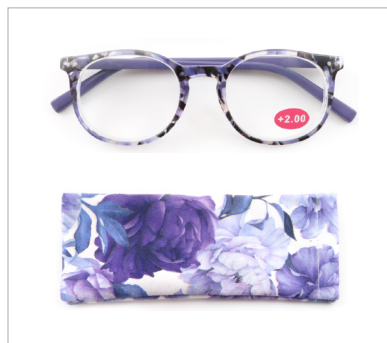

+1.5 • +2.0 • +2.5

CRPK21-98
NAVY DOT

- Dark navy blue front frame and temple with dot print inside temple

+1.5 • +2.0 • +2.5

CRPKF21-84
HARVEST MARBLE

- Brown burgundy gold geo print frame with solid latte temples

+1.5 • +2.0 • +2.5

EVOLUTIONEYES®

FASHION + PRIVATE LABEL EYEWEAR

EvolutionEyes.com

**CRPKF20-28
BLACK BLUE**

- Black front frame with blue temples

+1.5 • +2.0 • +2.5

**CRPKF20-21
CRYSTAL LAVENDER PRINT**

- Crystal lavender and black marble print frame with silver studs and lavender temples

+1.5

**EVO6113
BLACK CRYSTAL**

- Black to crystal fade frame with paisley temple

+1.5 • +2.0

**CRPKF21-84
BLACK CRYSTAL**

- Black frame in temple with crystal clear interior

+1.5 • +2.0 • +2.5

**CRPKF21-48
PINK LEOPARD**

- Crystal leopard frame with pink accent and silver metal front detail

+1.5 • +2.0 • +2.5

**EY4314
FLORAL**