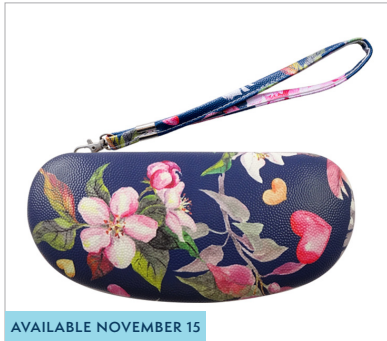

2024 PREMIUM FASHION CASES

AVAILABLE NOVEMBER 15

SGC-1619 HAPPY FLORAL NAVY

- Floral Clamshell Case with Wristlet
- Blue Flocked Interior