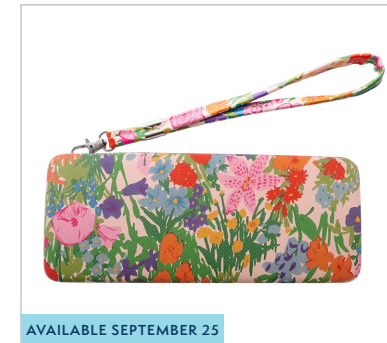

**MRC-235 CRISS CROSS  
BLACK**

- Criss Cross Textured Rectangle Case with Wristlet
- Soft Brown Flocked Interior
- Message inside: Don't let Anyone Dull your Sparkle

**MRC-232 MOD ART  
BLACK**

- Floral Rectangle Case with Wristlet
- Black Flocked Interior
- Message inside: Be the Game Changer

AVAILABLE SEPTEMBER 25

**MRC-239 MOD ART  
PINK**

- Floral Rectangle Case with Wristlet
- Pink Flocked Interior
- Message inside: Enjoy the Little Things

AVAILABLE SEPTEMBER 25

**MRC-237 DIAMOND  
LIGHT GOLD**