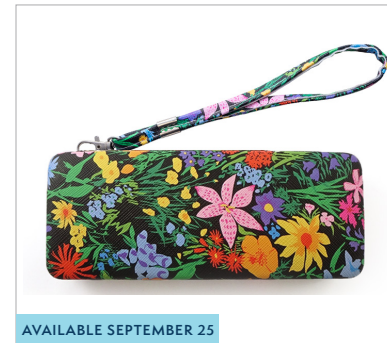

**MRC-232 MOD ART
BLACK**

- Floral Rectangle Case with Wristlet
- Black Flocked Interior
- Message inside: Be the Game Changer

AVAILABLE SEPTEMBER 25