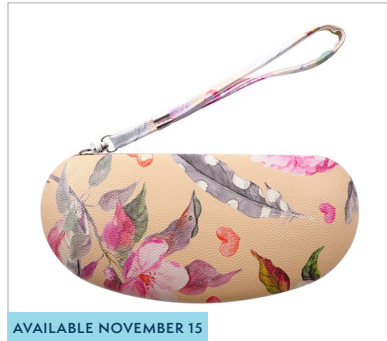

AVAILABLE NOVEMBER 15

SGC-1621 HAPPY FLORAL BLUSH

- Floral Clamshell Case with Wristlet
- Cream Flocked Interior